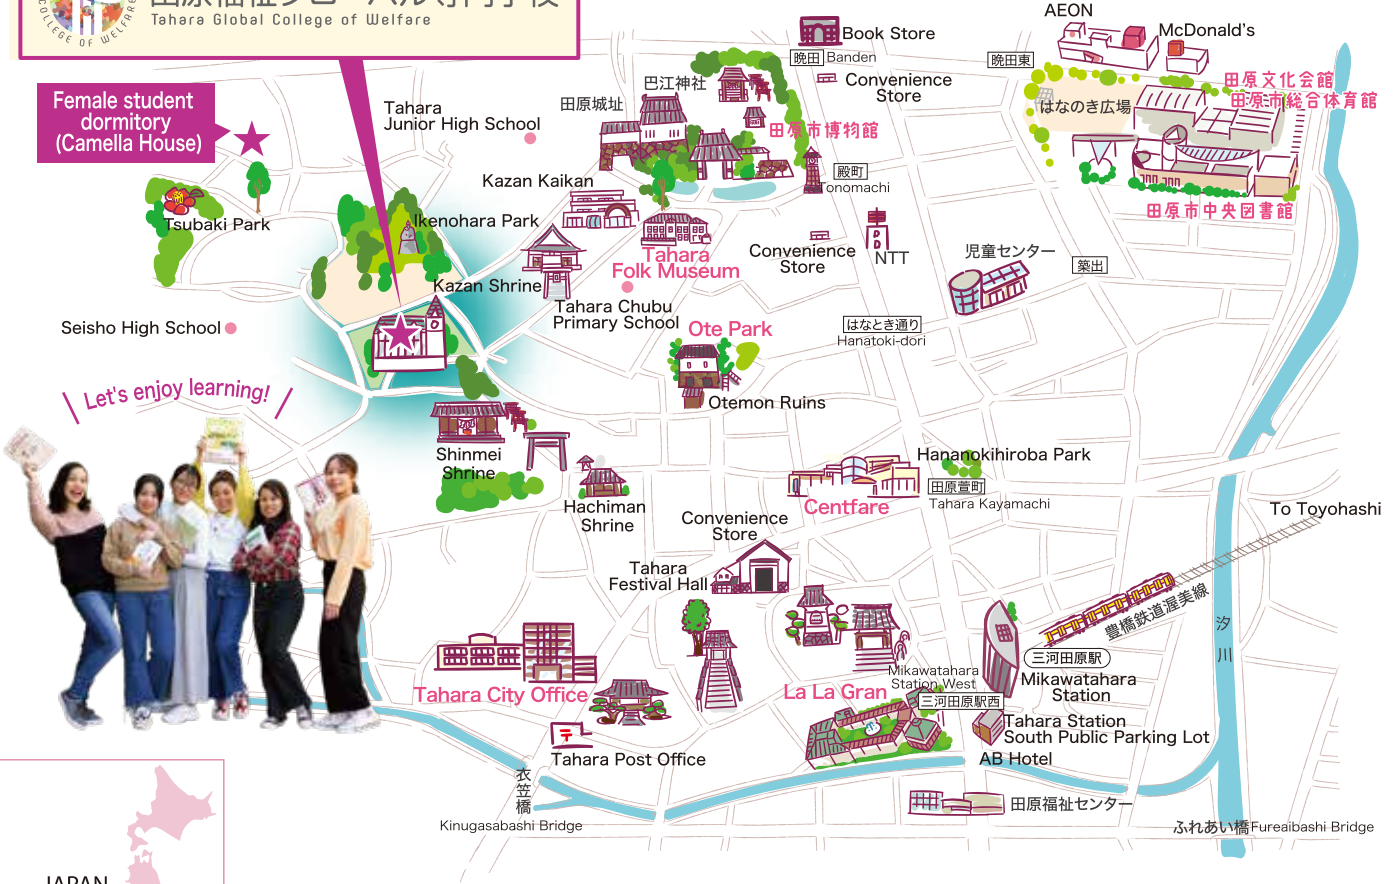

10 School area guide

There is a nearby station as well as a park.

田原福祉グローバル専門学校
Tahara Global College of Welfare

Location of the school · Scenery of Tahara City, Aichi Prefecture

Aichi Prefecture is located in the center of Japan and is conveniently located for easy access to Tokyo and Osaka. In addition, there are major cities such as Nagoya and Toyota, which have the largest population in Japan and are home to many foreigners. Tahara City is located in a warm climate and easy to live in, and is a region where flowers and vegetables are abundant.